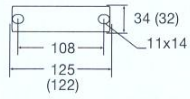

HLS

HLS/2

HLS - Series
with sheathed
thermocouple

Sheathed thermocouple, max. \varnothing 2 mm

Figure 39: Mounting dimensions and radiator dimensions () in mm