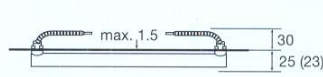

HLS

HLS/2

HLS - Series
with sheathed
thermocouple

Sheathed thermocouple, max. \varnothing 2 mm

Figure 39: Mounting dimensions and radiator dimensions () in mm