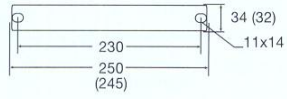

HLS

HLS/2

HLS - Series
with sheathed
thermocouple

Sheathed thermocouple, max. \varnothing 2 mm

Figure 39: Mounting dimensions and radiator dimensions () in mm