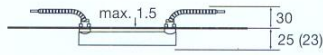

HLS

HLS/2

HLS - Series
with sheathed
thermocouple

Sheathed thermocouple, max. \varnothing 2 mm

Figure 39: Mounting dimensions and radiator dimensions () in mm